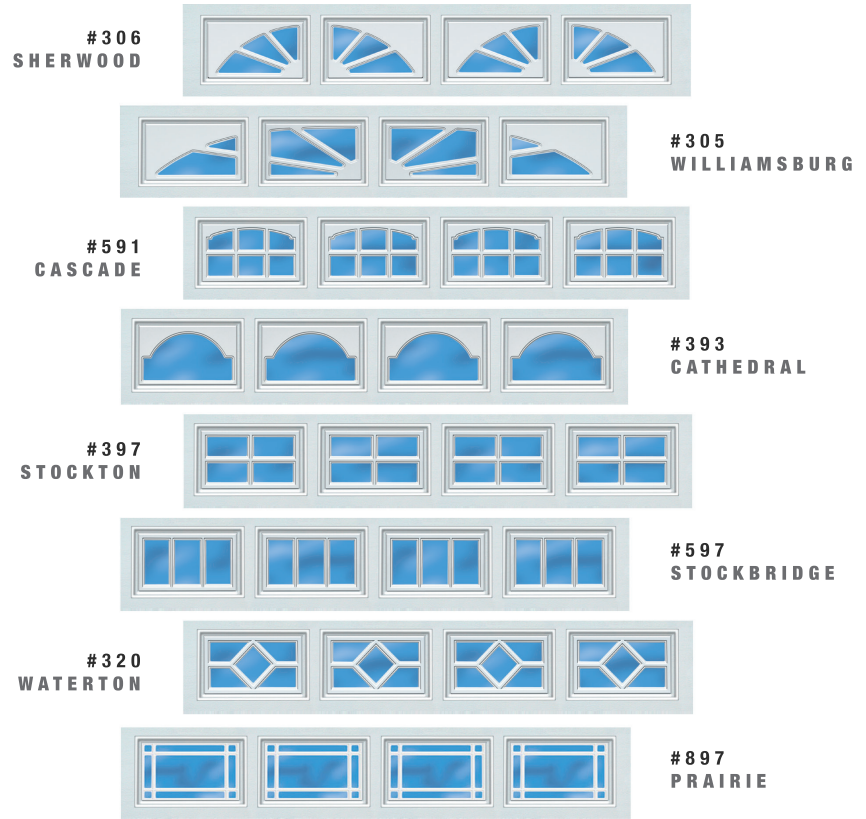

AVAILABLE WINDOWS

NOT ALL GLAZING OPTIONS MAY BE AVAILABLE FROM ALL DISTRIBUTORS.

SIZES AVAILABLE

DOOR WIDTH	PANELS WIDE	HEIGHTS AVAILABLE: 6'6" 6'9" 7'0" 7'6" 7'9" 8'0"
8', 9'	4	6'6" 6'9" 7'0" 7'6" 7'9" 8'0"
10'	5	6'6" 6'9" 7'0" 7'6" 7'9" 8'0"
12'	6	6'6" 6'9" 7'0" 7'6" 7'9" 8'0"
14', 15'	7	6'6" 6'9" 7'0" 7'6" 7'9" 8'0"
16', 17', 18'	8	6'6" 6'9" 7'0" 7'6" 7'9" 8'0"
20', 22'	10	6'6" 6'9" 7'0" 7'6" 7'9" 8'0"