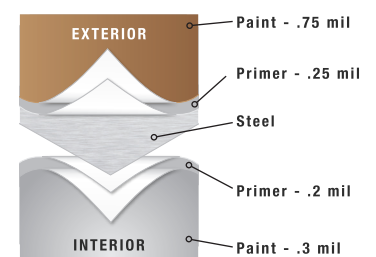

PAINT LAYERS

Your Local Authorized Dealer:

To view this product online: